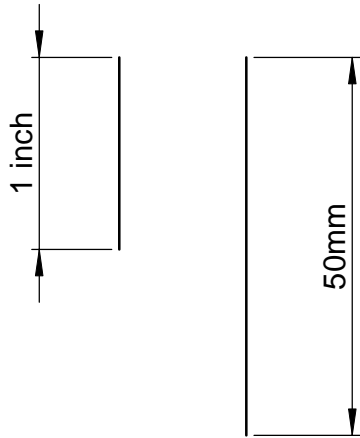

Cortical bone screws
2.0mm

CBS2.0-6

CBS2.0-8

CBS2.0-10

CBS2.0-12

CBS2.0-14

CBS2.0-16

CBS2.0-18