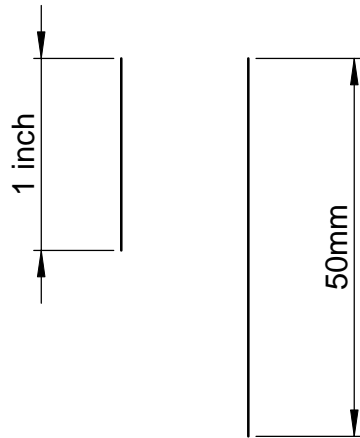

Cortical bone screws  
4.5mm

CBS4.5-16

CBS4.5-18

CBS4.5-20

CBS4.5-22

CBS4.5-24

CBS4.5-26

CBS4.5-28

CBS4.5-30

CBS4.5-32

CBS4.5-34

CBS4.5-36

CBS4.5-38

CBS4.5-40