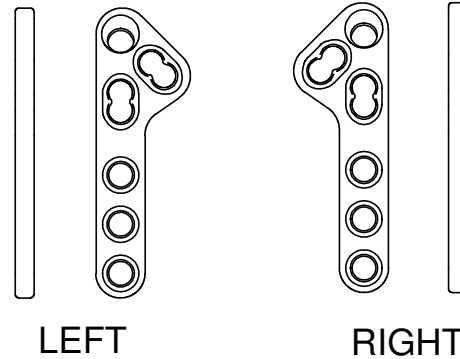

- 2.0mm Unity Cruciate Plate UCP (UCP2.0)
- 2.4mm Unity Cruciate Plate UCP (UCP2.4)
- 2.7mm Unity Cruciate Plate UCP (UCP2.7)
- 3.5mm Mini Unity Cruciate Plate UCP (UCPM3.5)
- 3.5mm Unity Cruciate Plate UCP (UCP3.5)

UCP2.4