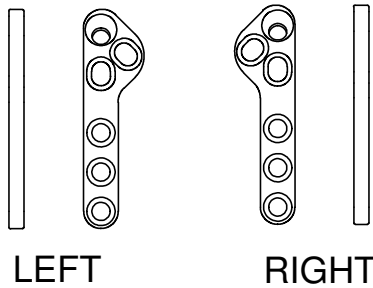

- 2.0mm Unity Cruciate Plate UCP (UCP2.0)
- 2.4mm Unity Cruciate Plate UCP (UCP2.4)
- 2.7mm Unity Cruciate Plate UCP (UCP2.7)
- 3.5mm Mini Unity Cruciate Plate UCP (UCPM3.5)
- 3.5mm Unity Cruciate Plate UCP (UCP3.5)

UCP2.0