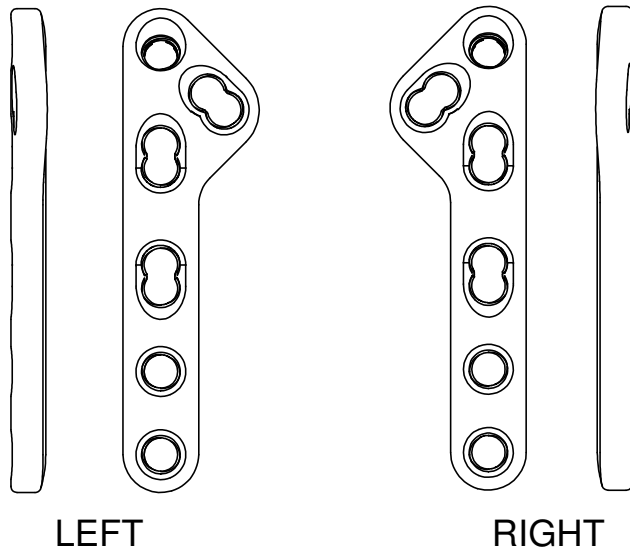

- 2.0mm Unity Cruciate Plate UCP (UCP2.0)
- 2.4mm Unity Cruciate Plate UCP (UCP2.4)
- 2.7mm Unity Cruciate Plate UCP (UCP2.7)
- 3.5mm Mini Unity Cruciate Plate UCP (UCPM3.5)
- 3.5mm Unity Cruciate Plate UCP (UCP3.5)

UCP2.0

UCP2.4

UCP2.7

UCP3.5

UCPM3.5