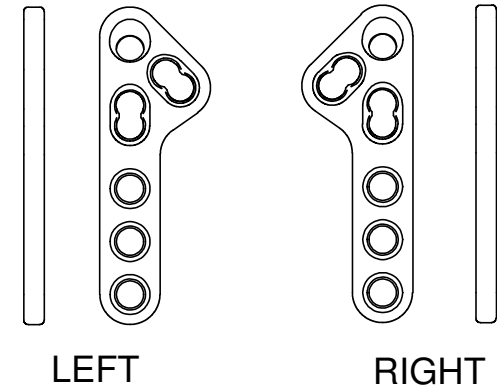

- 2.0mm Unity Cruciate Plate UCP (UCP2.0)
- 2.4mm Unity Cruciate Plate UCP (UCP2.4)
- 2.7mm Unity Cruciate Plate UCP (UCP2.7)
- 3.5mm Mini Unity Cruciate Plate UCP (UCPM3.5)
- 3.5mm Unity Cruciate Plate UCP (UCP3.5)

UCP2.7