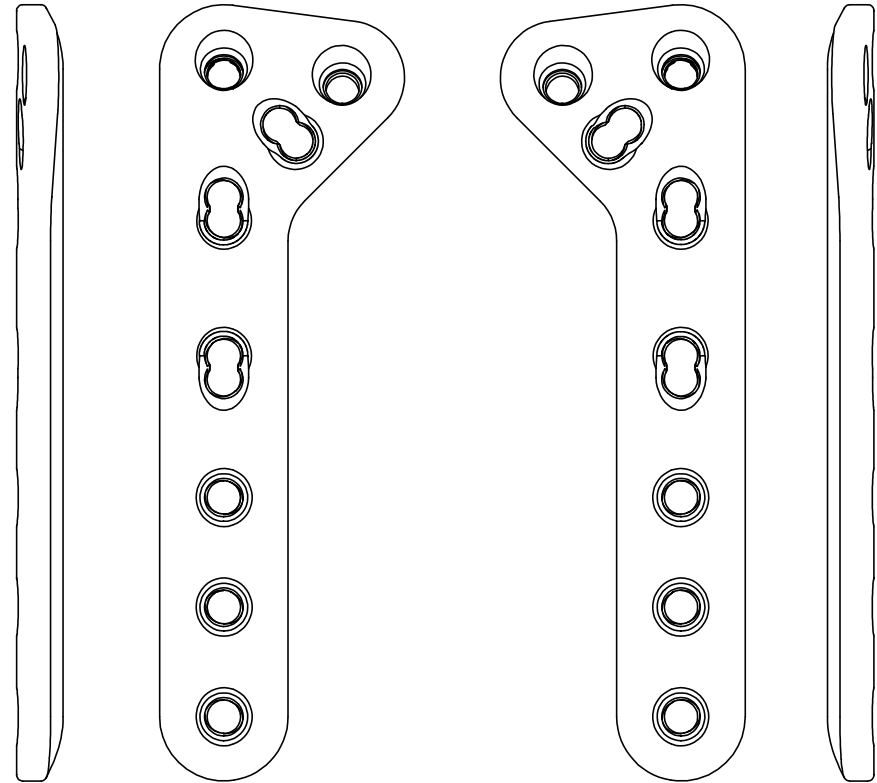

3.5mm Broad Unity Cruciate Plate UCP (UCPB3.5)  
3.5mm Jumbo Unity Cruciate Plate UCP (UCPJ3.5)

UCPB3.5

LEFT

RIGHT

UCPJ3.5

LEFT

RIGHT