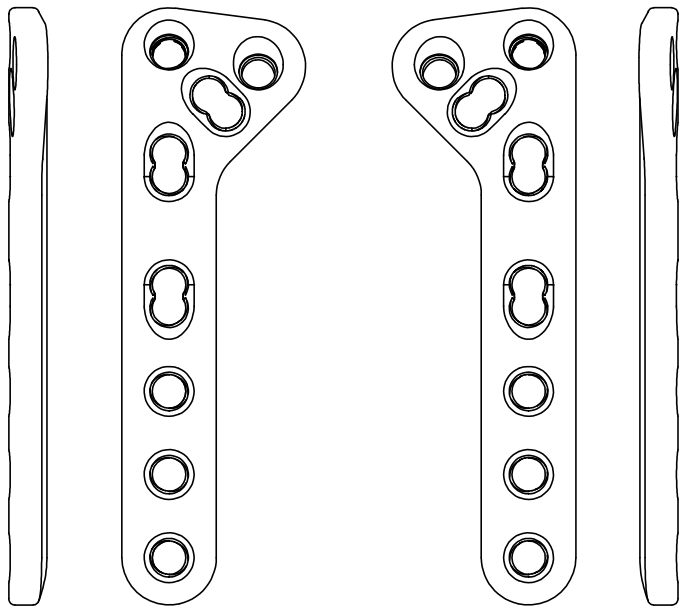

3.5mm Broad Unity Cruciate Plate UCP (UCPB3.5)  
3.5mm Jumbo Unity Cruciate Plate UCP (UCPJ3.5)

UCPB3.5

LEFT

RIGHT

UCPJ3.5

LEFT

RIGHT