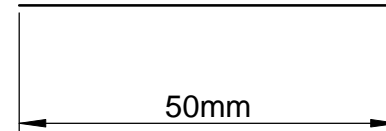

Pre-contoured Unity Cruciate Plate 3.5mm

Right side

Left side