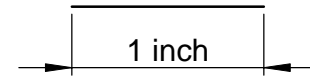

Pre-contoured Unity Cruciate Plate 3.5mm

Right side

Left side