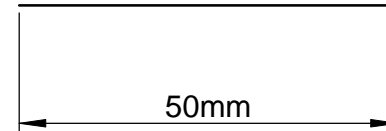

Pre-contoured Broad Unity Cruciate Plate 3.5mm

Right side

Left side