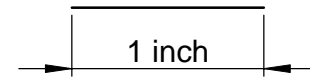

Pre-contoured Broad Unity Cruciate Plate 3.5mm

Right side

Left side