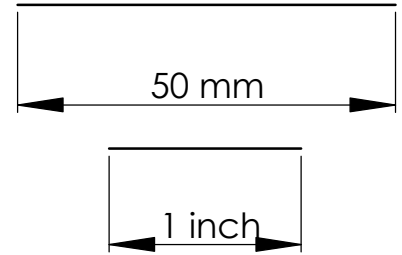

2.0mm Distal Femoral Osteotomy Plate DFO (DFO2.0)
2.7mm Distal Femoral Osteotomy Plate DFO (DFO2.7)
3.5mm Mini Distal Femoral Osteotomy Plate DFO (DFOM3.5)

DFO2.0

LEFT

RIGHT

DFO2.7

LEFT

RIGHT

DFOM3.5