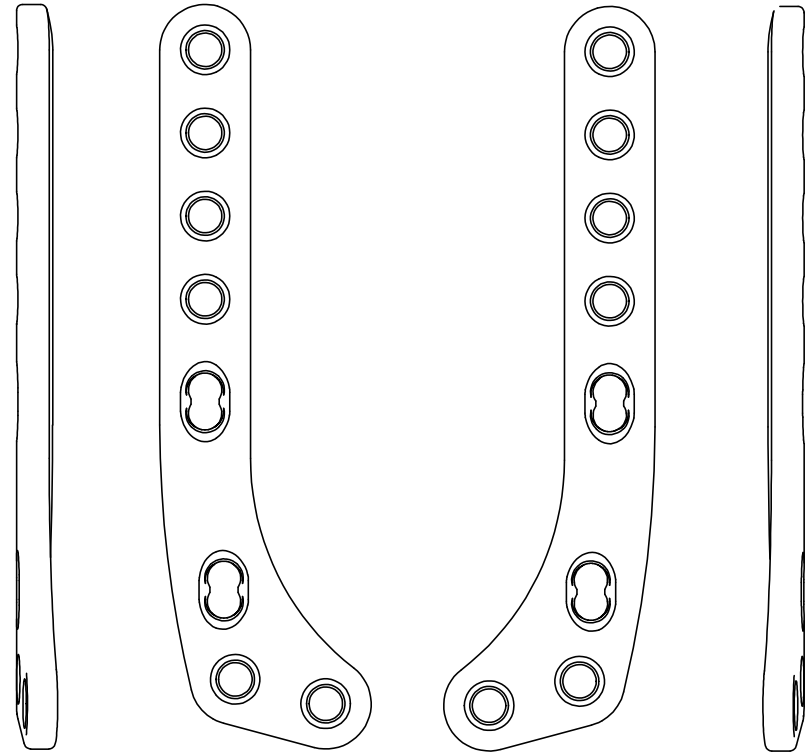

3.5mm Distal Femoral Osteotomy Plate DFO (DFO3.5)
3.5mm Broad Distal Femoral Osteotomy Plate DFO (DFOB3.5)

DFO3.5

DFOB3.5

LEFT

RIGHT

LEFT

RIGHT