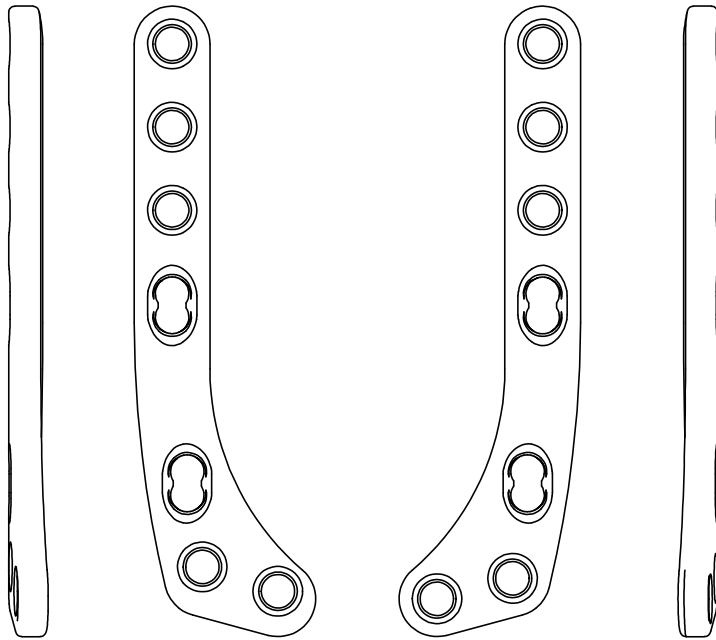

3.5mm Distal Femoral Osteotomy Plate DFO (DFO3.5)
3.5mm Broad Distal Femoral Osteotomy Plate DFO (DFOB3.5)

DFO3.5

DFOB3.5

LEFT

RIGHT

LEFT

RIGHT